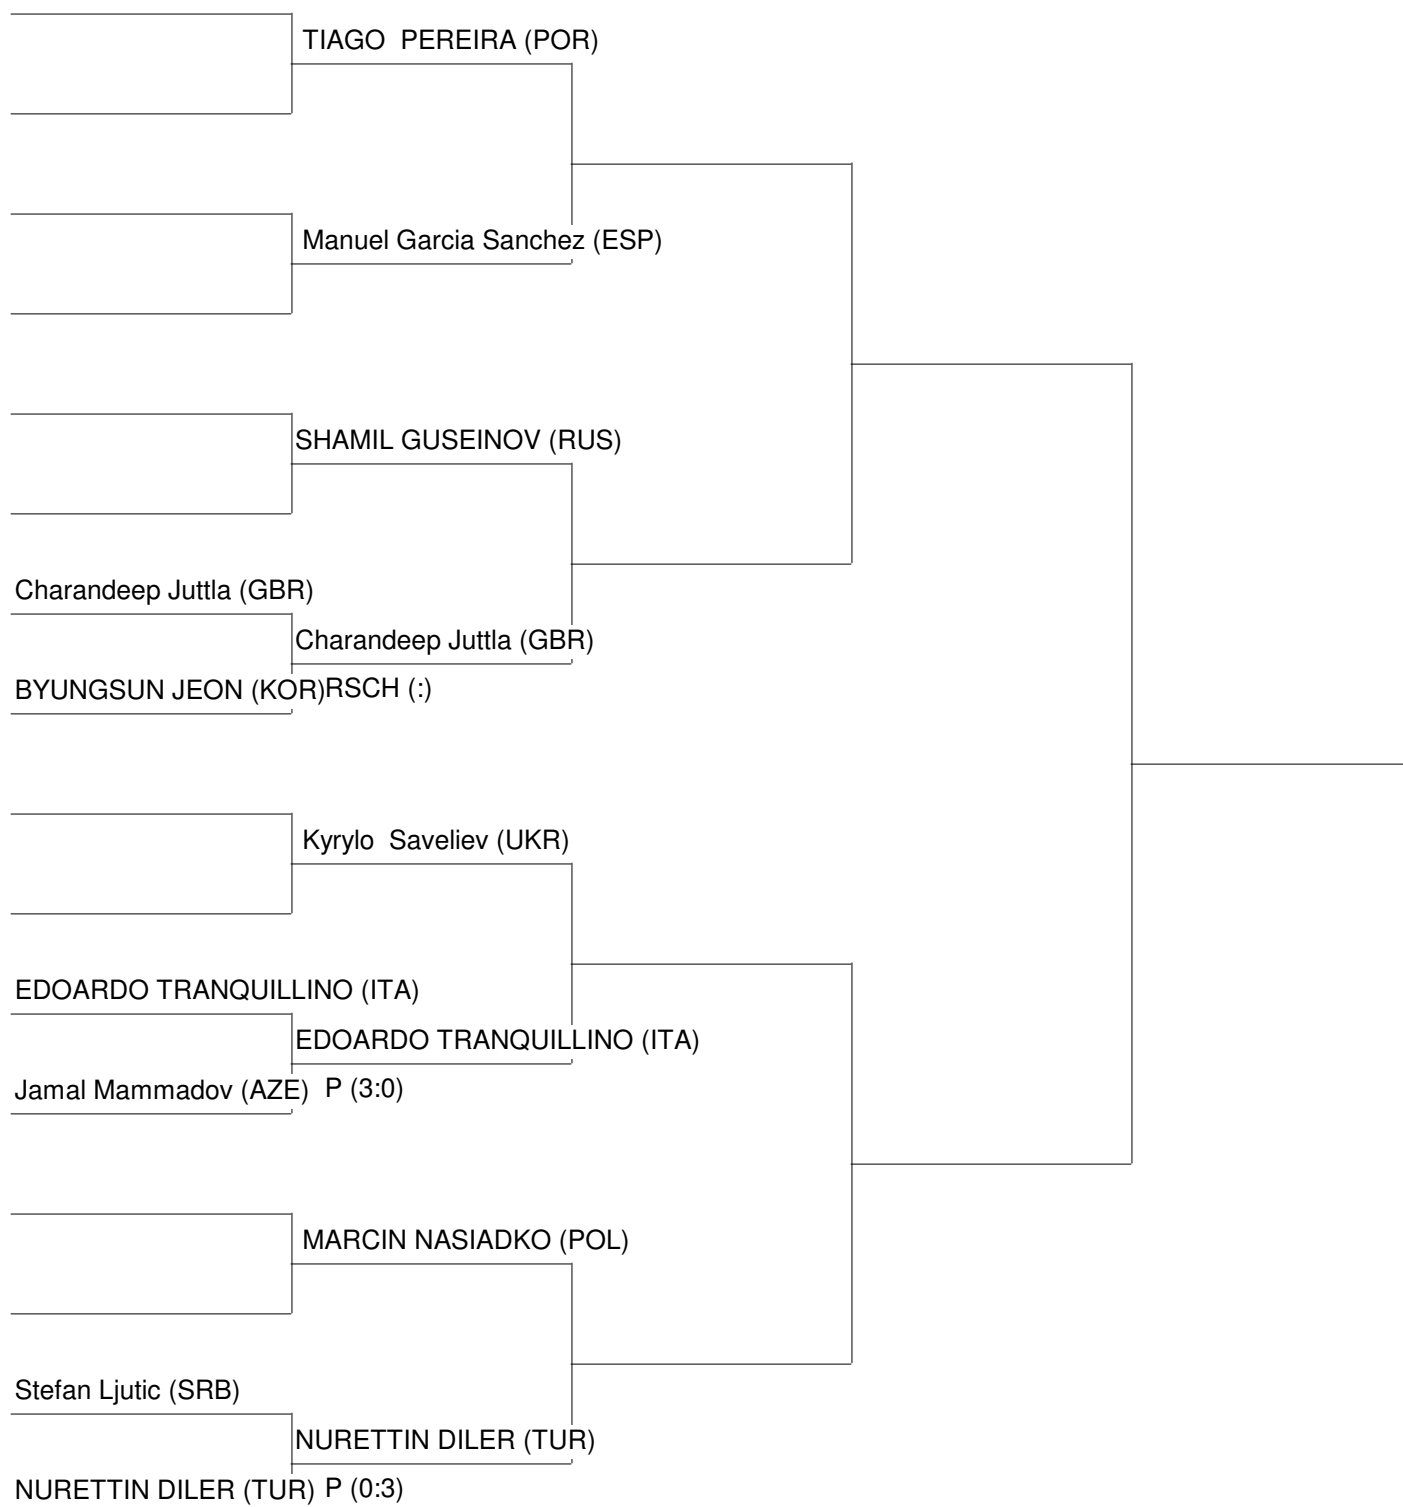

KL men -57 kg

WORLD CHAMPIONSHIPS 2015 (KL, K1, LK)

Belgrade [SRB]

21.10.2015 - 01.11.2015

KL men -63 kg

WORLD CHAMPIONSHIPS 2015 (KL, K1, LK)

Belgrade [SRB]

21.10.2015 - 01.11.2015