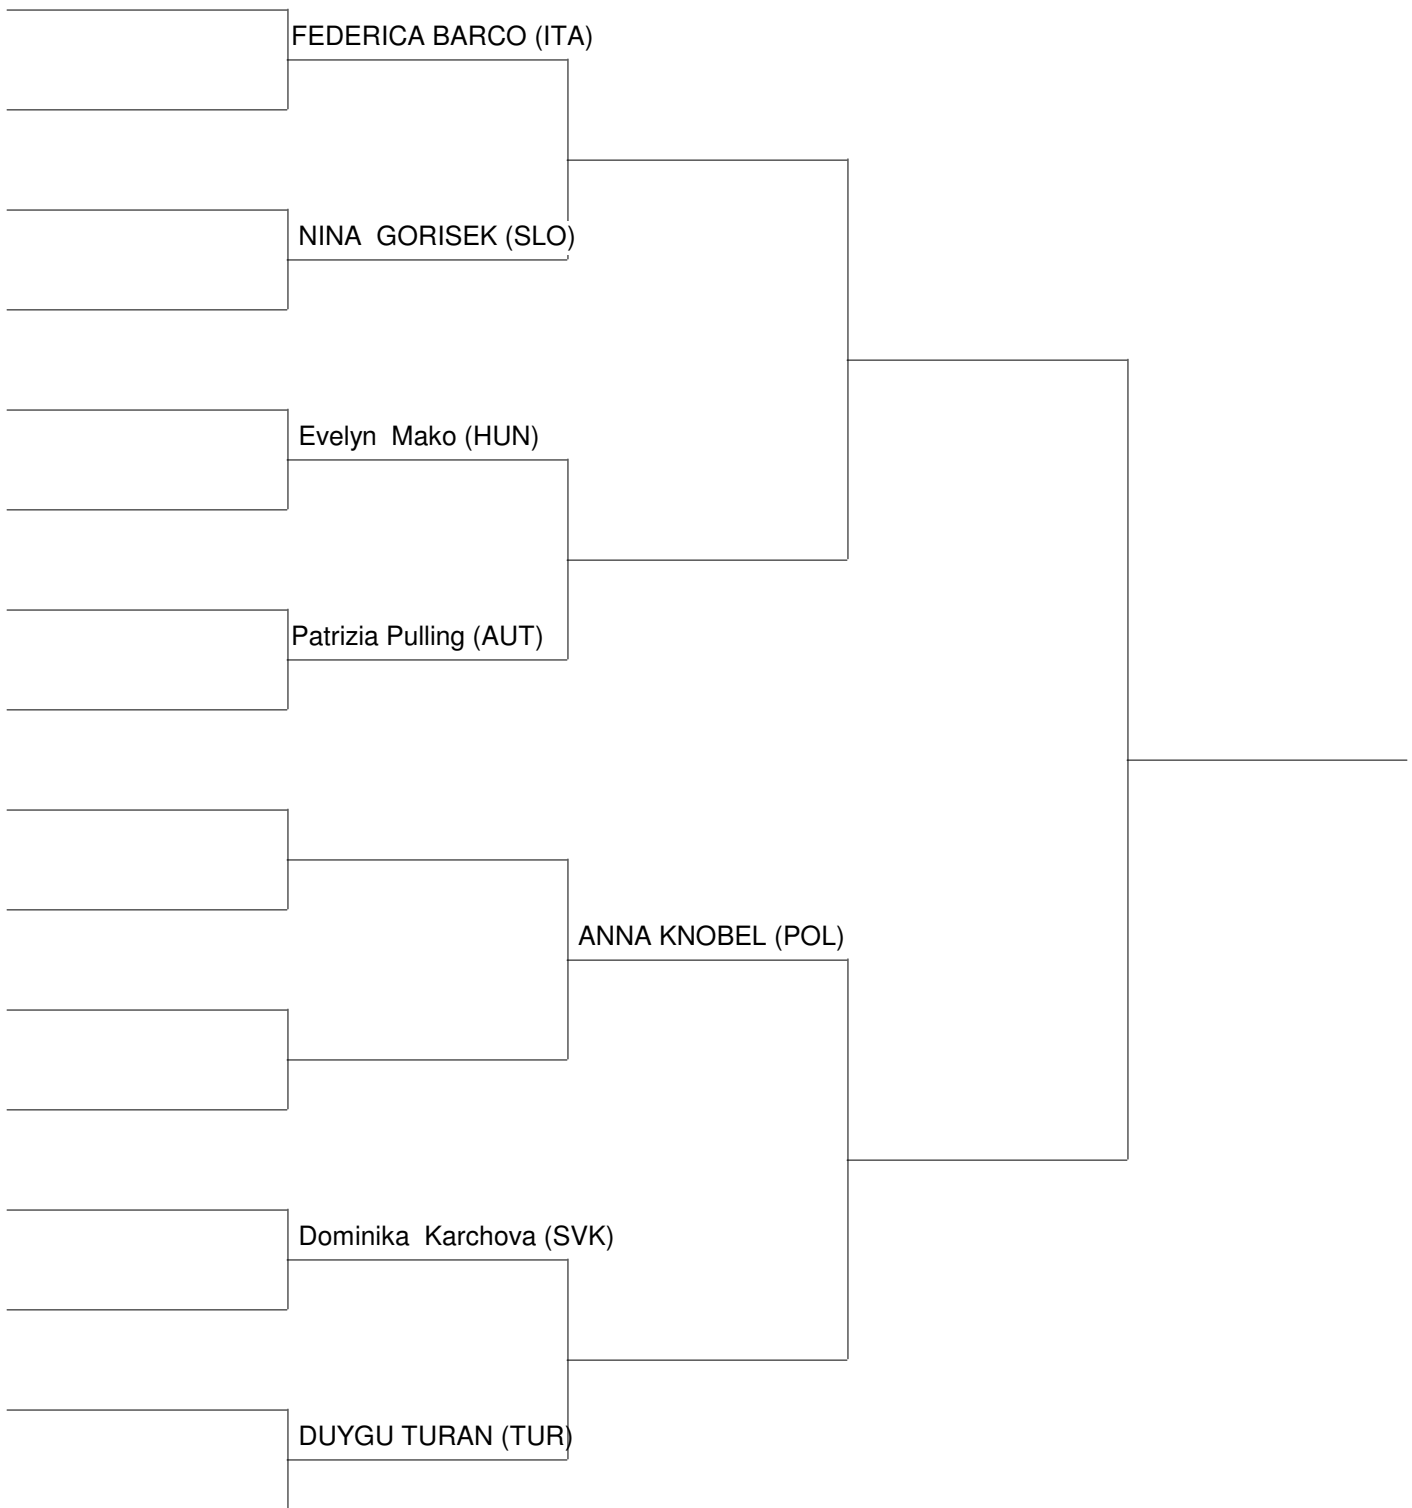

KL women -50 kg

WORLD CHAMPIONSHIPS 2015 (KL, K1, LK)

Belgrade [SRB]

21.10.2015 - 01.11.2015