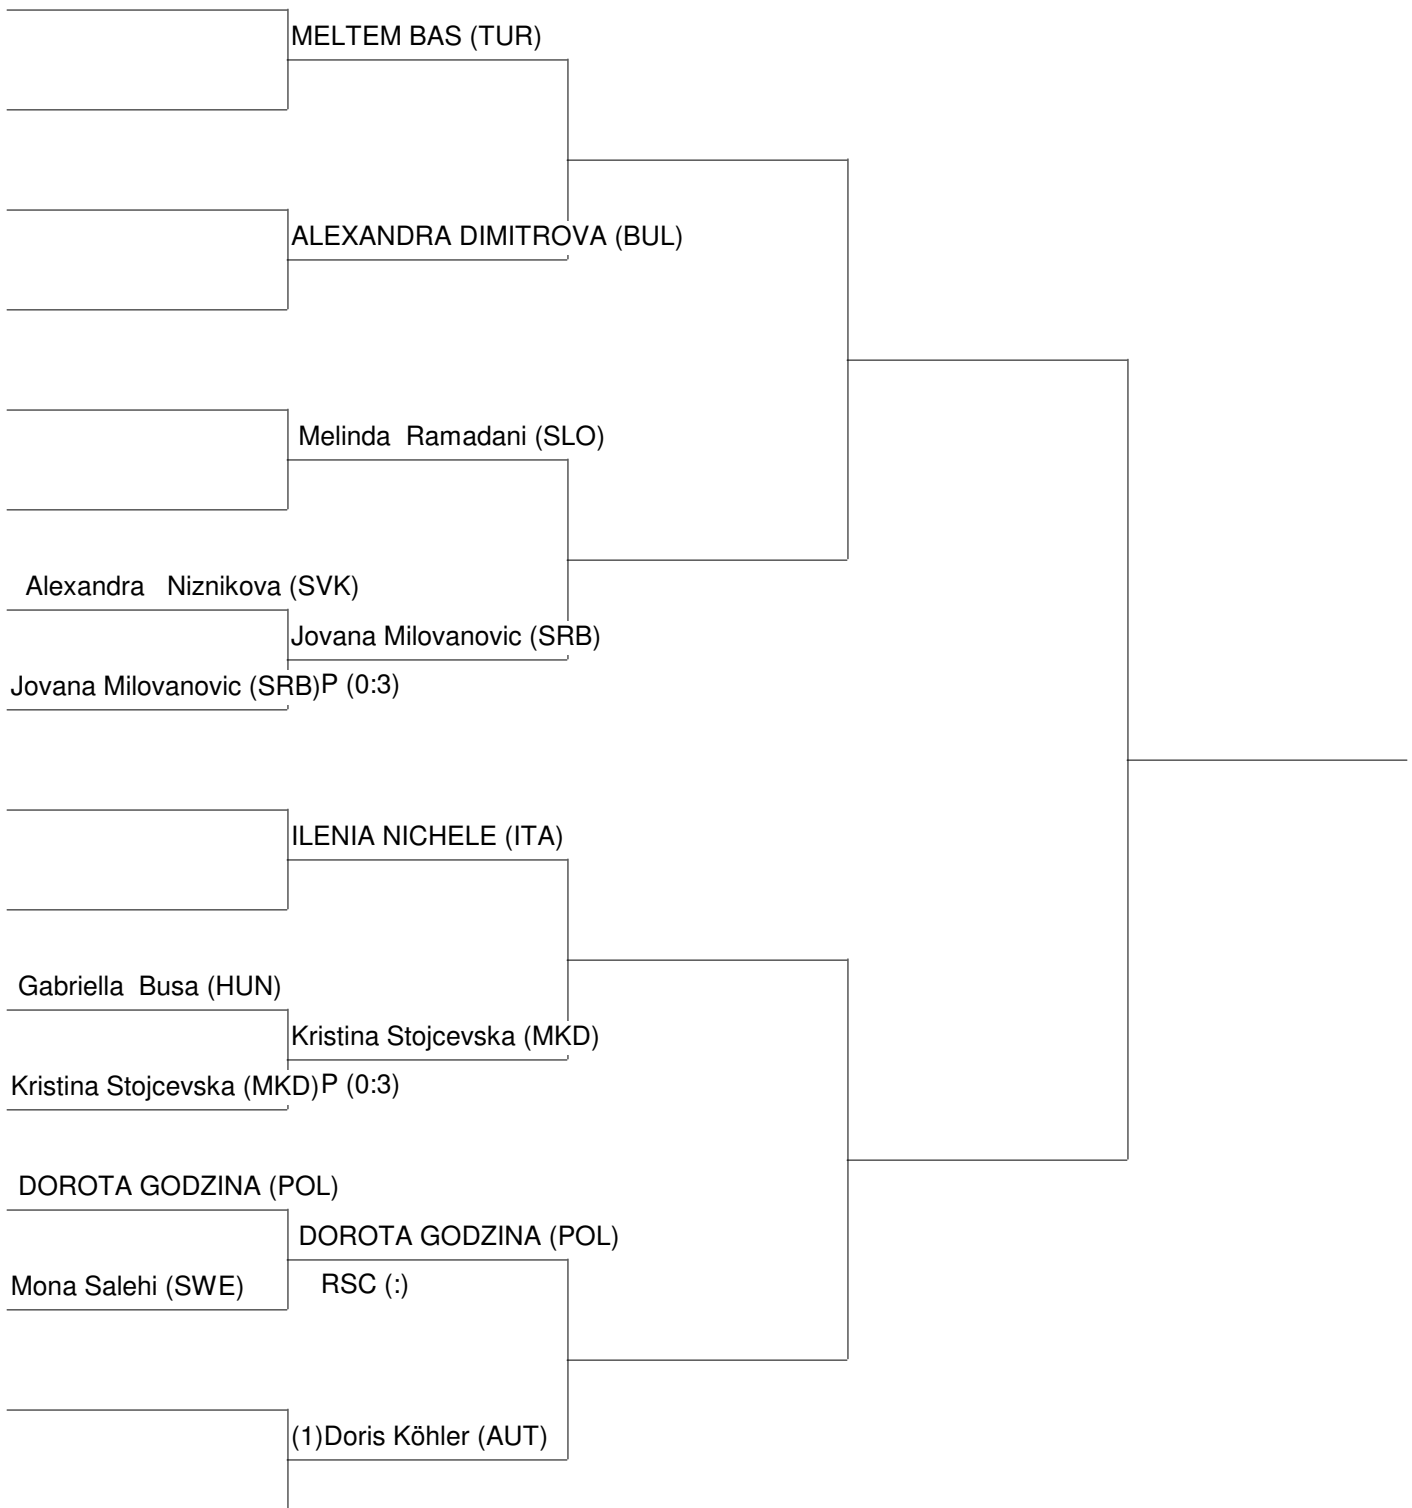

KL men +94 kg

WORLD CHAMPIONSHIPS 2015 (KL, K1, LK)
Belgrade [SRB]
21.10.2015 - 01.11.2015

KL women -50 kg

WORLD CHAMPIONSHIPS 2015 (KL, K1, LK)

Belgrade [SRB]

21.10.2015 - 01.11.2015

KL women -55 kg

WORLD CHAMPIONSHIPS 2015 (KL, K1, LK)
Belgrade [SRB]
21.10.2015 - 01.11.2015