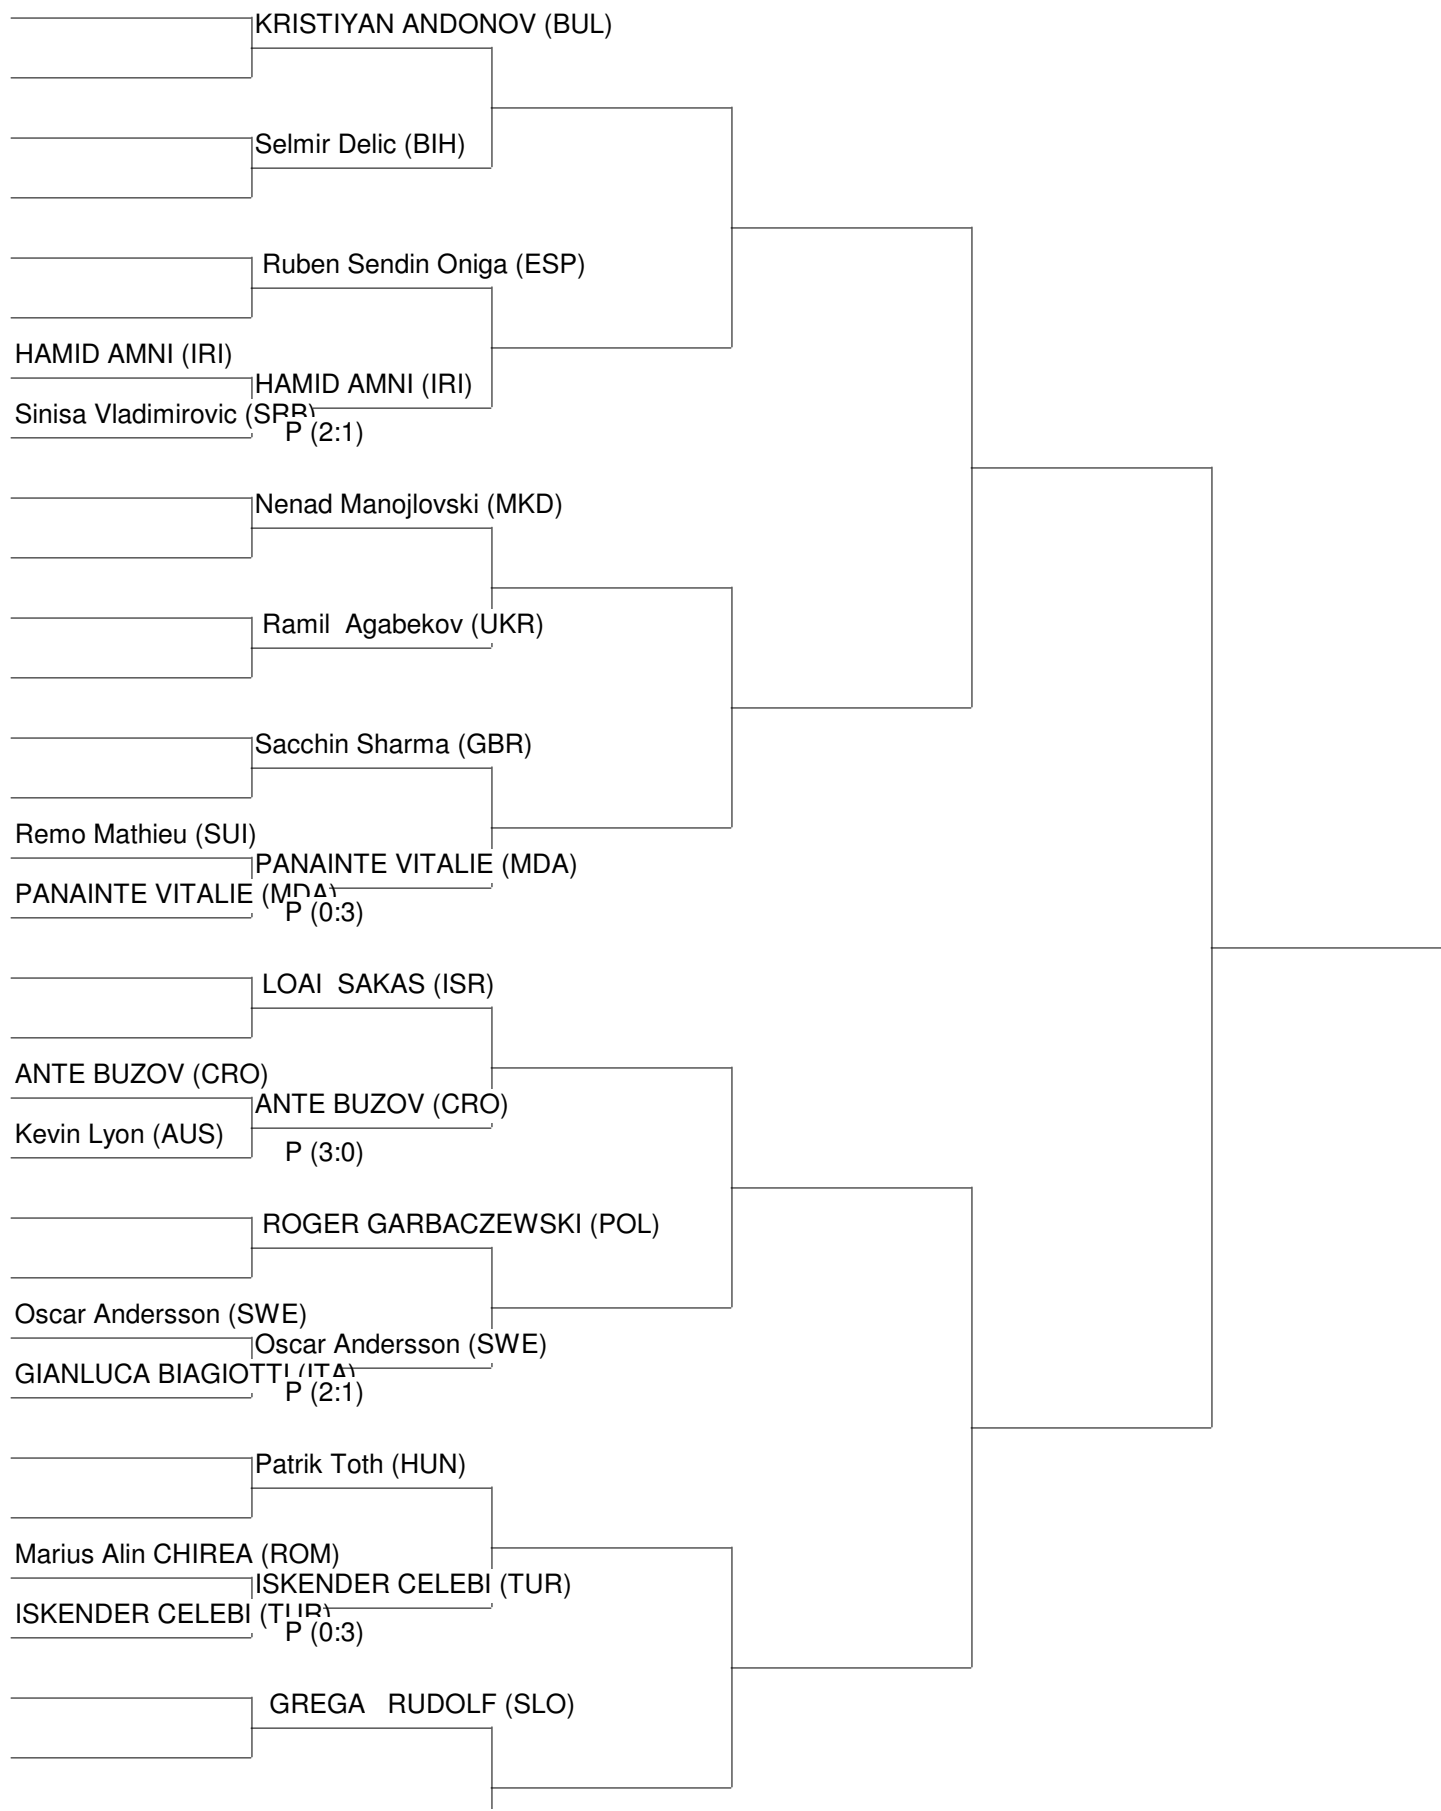

KL men -69 kg

WORLD CHAMPIONSHIPS 2015 (KL, K1, LK)

Belgrade [SRB]

21.10.2015 - 01.11.2015