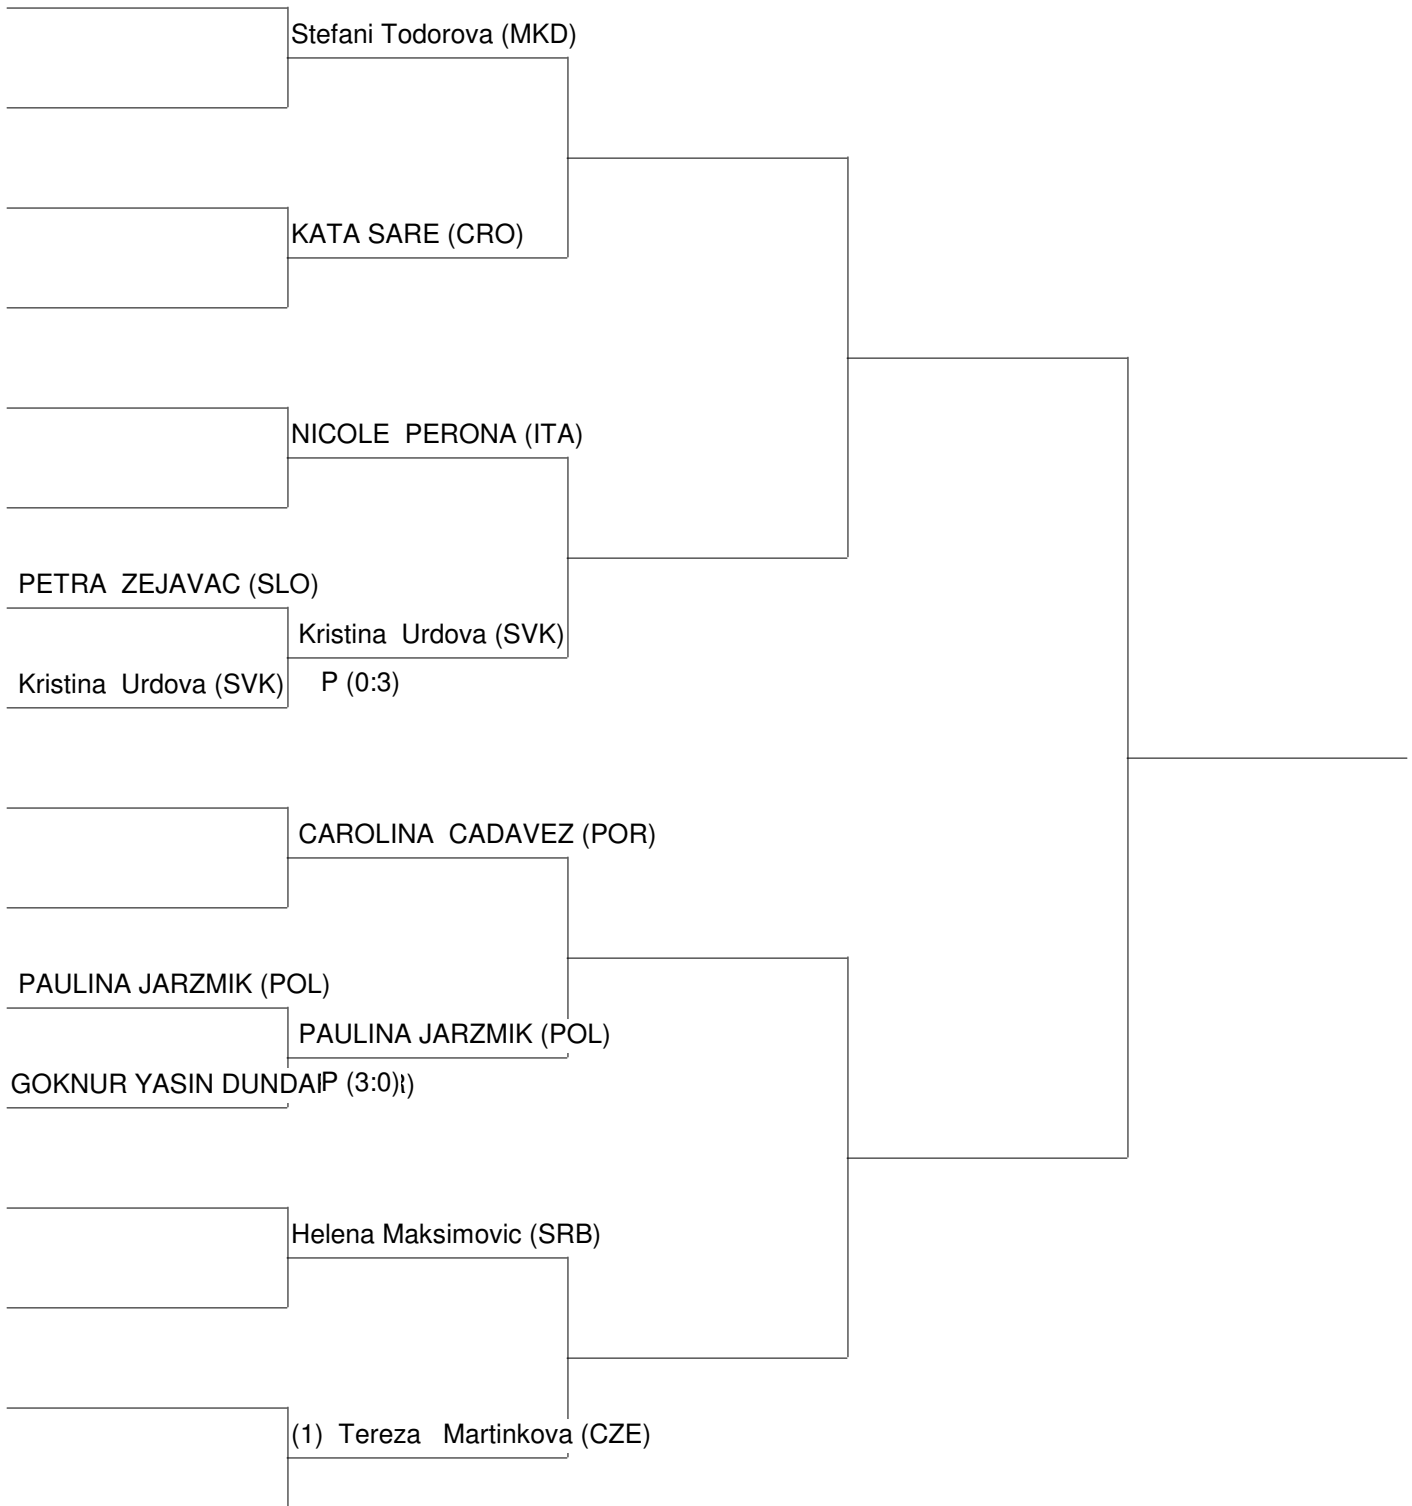

KL women -60 kg

WORLD CHAMPIONSHIPS 2015 (KL, K1, LK)
Belgrade [SRB]
21.10.2015 - 01.11.2015