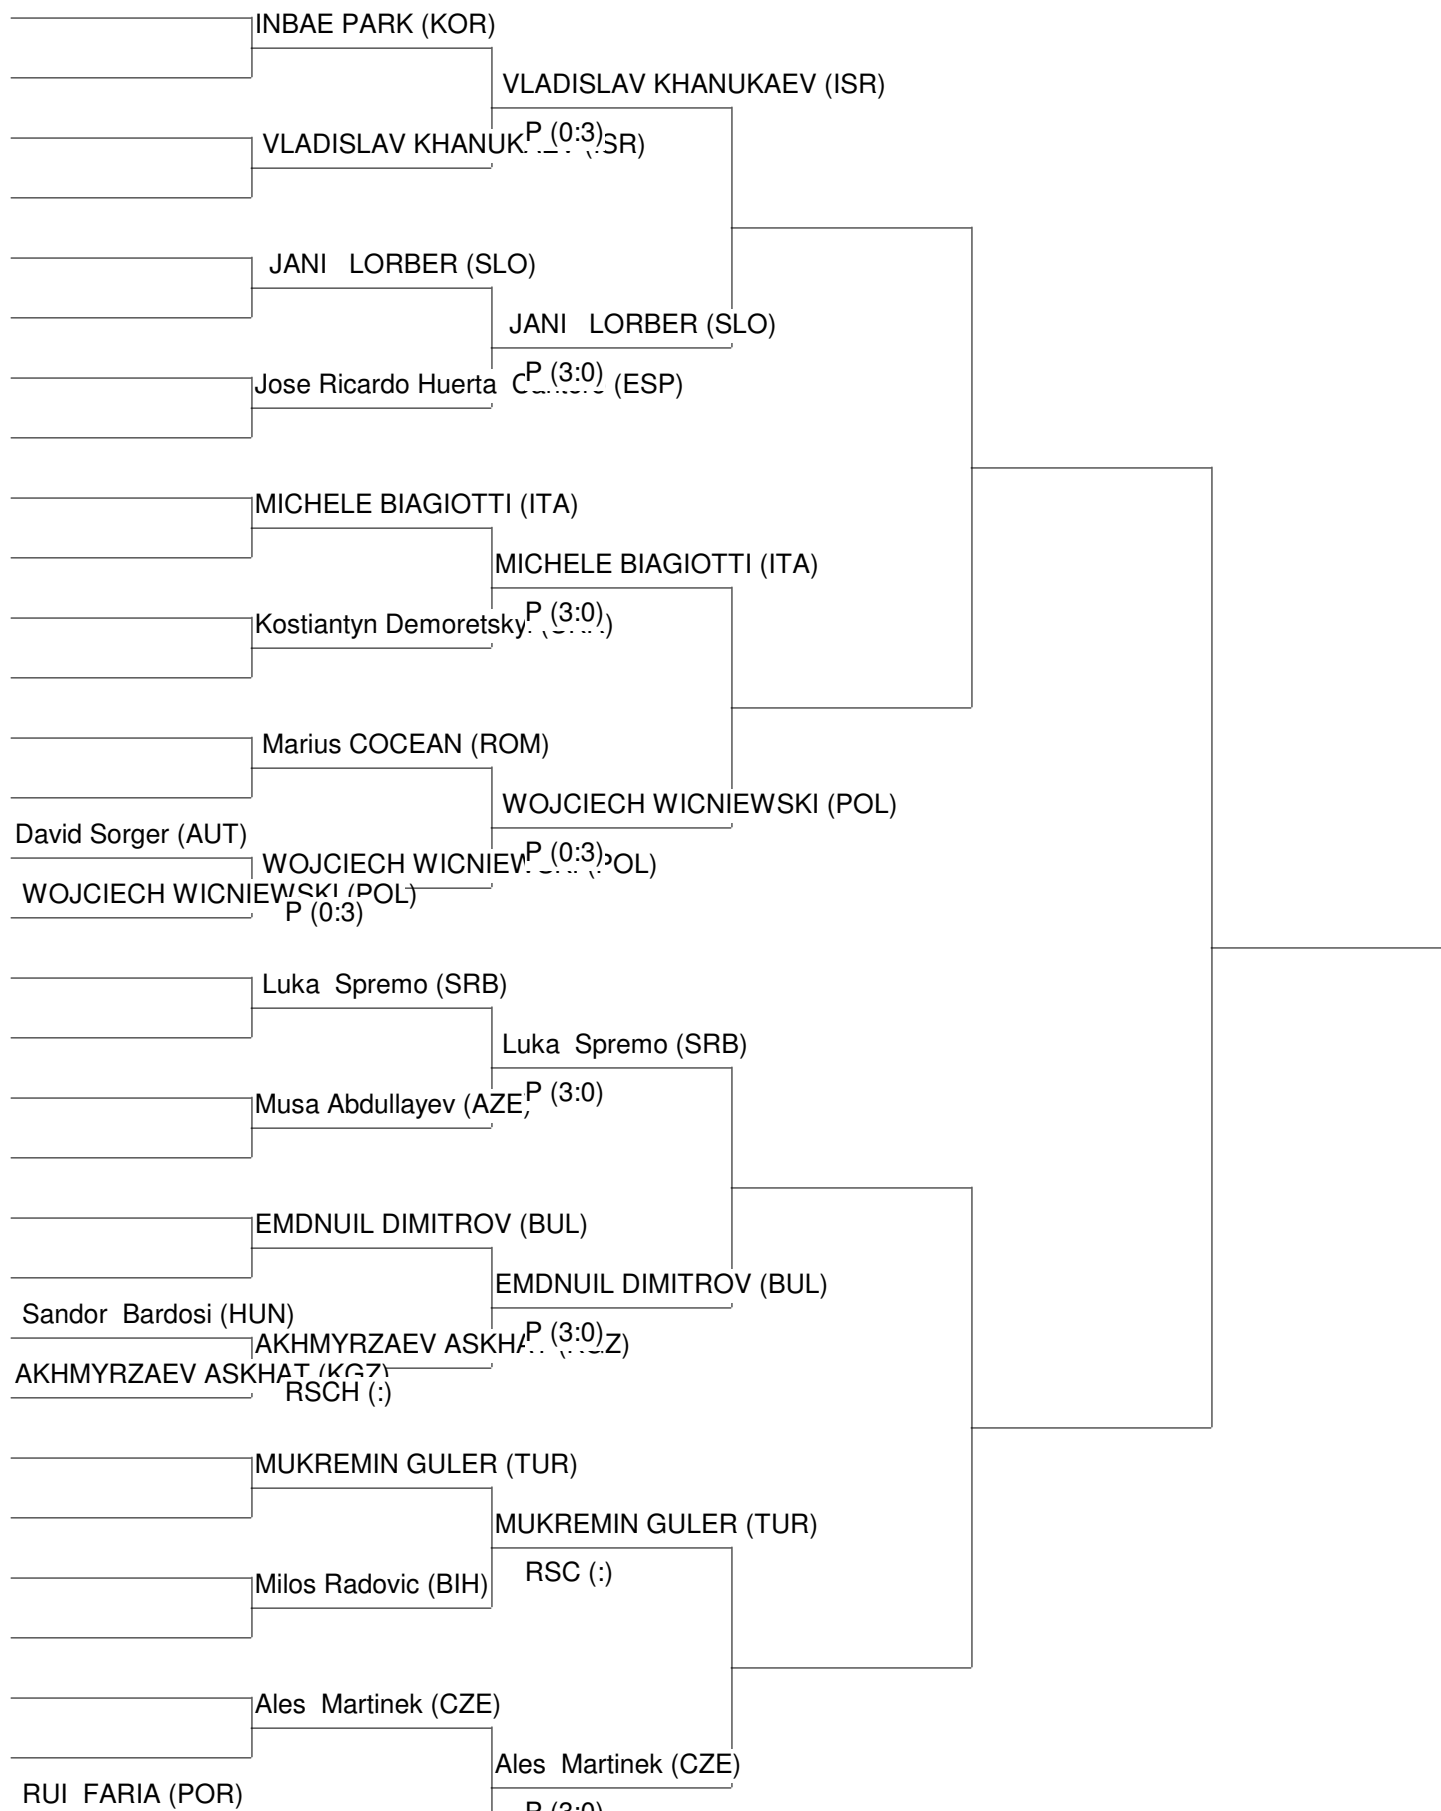

KL men -79 kg

WORLD CHAMPIONSHIPS 2015 (KL, K1, LK)

Belgrade [SRB]

21.10.2015 - 01.11.2015